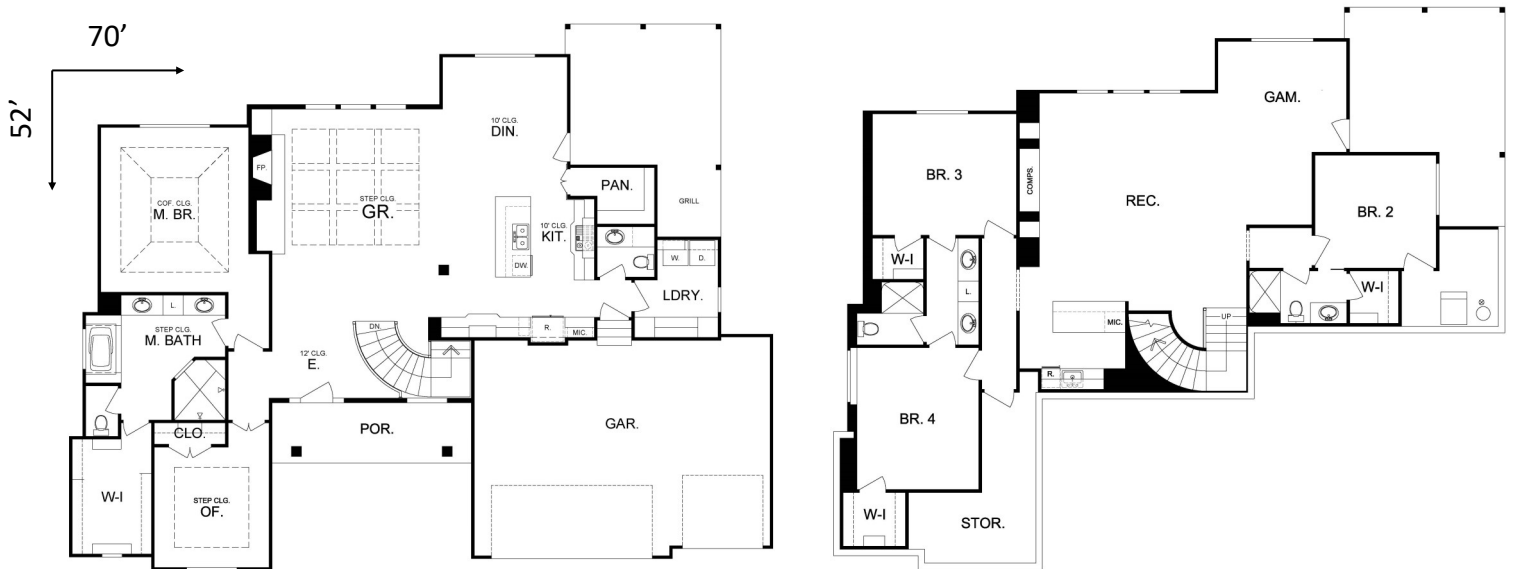

# The Riviera

Pfeifer Homes  
INCORPORATED

3,478 SqFt | 5 Bed | 4 Bath | Reverse 1 1/2

Main Level

Lower Level

Main Level: 1,940 SqFt

Lower Level: 1,538 SqFt

Total: 3,478 SqFt