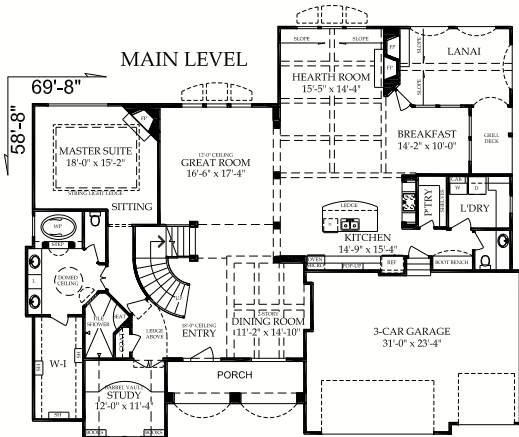

# The Monticello

Pfeifer Homes  
INCORPORATED

4,974 SqFt | 5 Bed | 4.5 Bath | 1 1/2 Story

SECOND LEVEL

MAIN LEVEL: 2560 SQ. FT.  
SECOND LEVEL: 705 SQ. FT.  
LOWER LEVEL: 1529 SQ. FT.  
LANAI: 180 SQ. FT.  
TOTAL: 4974 SQ. FT.