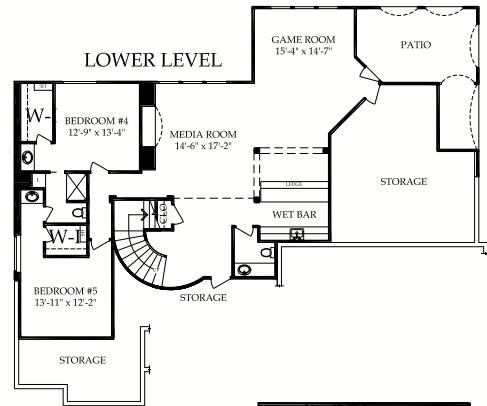

# The Monticello

Pfeifer Homes  
INCORPORATED

4,974 SqFt | 5 Bed | 4.5 Bath | 1 1/2 Story

SECOND LEVEL

MAIN LEVEL: 2560 SQ. FT.  
SECOND LEVEL: 705 SQ. FT.  
LOWER LEVEL: 1529 SQ. FT.  
LANAI: 180 SQ. FT.  
TOTAL: 4974 SQ. FT.