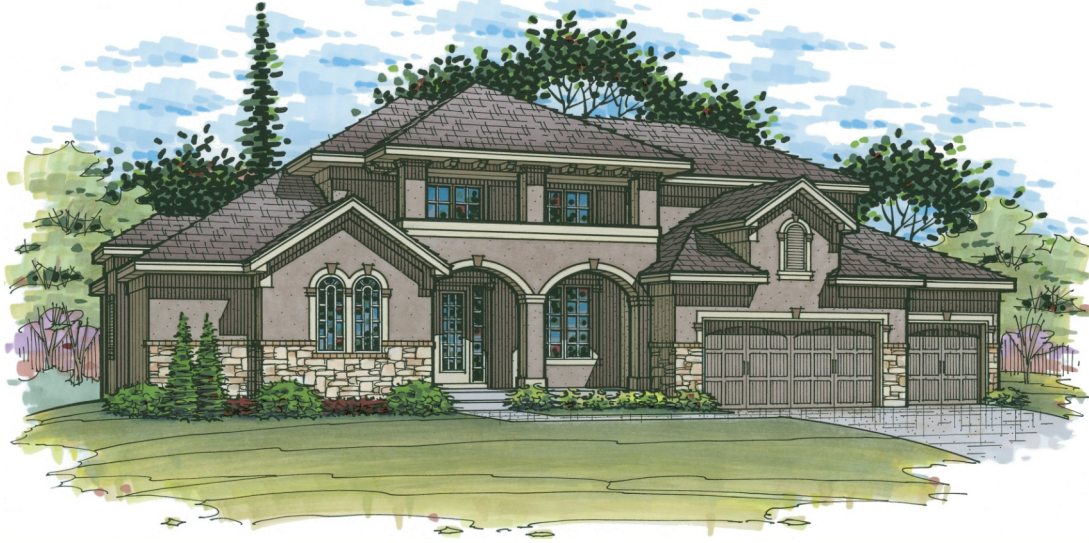

# The Monticello

Pfeifer Homes  
INCORPORATED

4,974 SqFt | 5 Bed | 4.5 Bath | 1 1/2 Story

SECOND LEVEL

MAIN LEVEL: 2560 SQ. FT.  
SECOND LEVEL: 705 SQ. FT.  
LOWER LEVEL: 1529 SQ. FT.  
LANAI: 180 SQ. FT.  
TOTAL: 4974 SQ. FT.