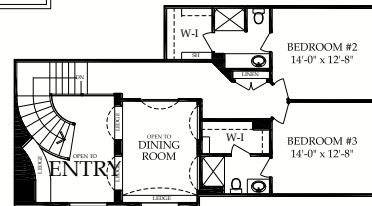

# The Monticello

Pfeifer Homes  
INCORPORATED

4,974 SqFt | 5 Bed | 4.5 Bath | 1 1/2 Story

SECOND LEVEL

MAIN LEVEL: 2560 SQ. FT.  
SECOND LEVEL: 705 SQ. FT.  
LOWER LEVEL: 1529 SQ. FT.  
LANAI: 180 SQ. FT.  
TOTAL: 4974 SQ. FT.