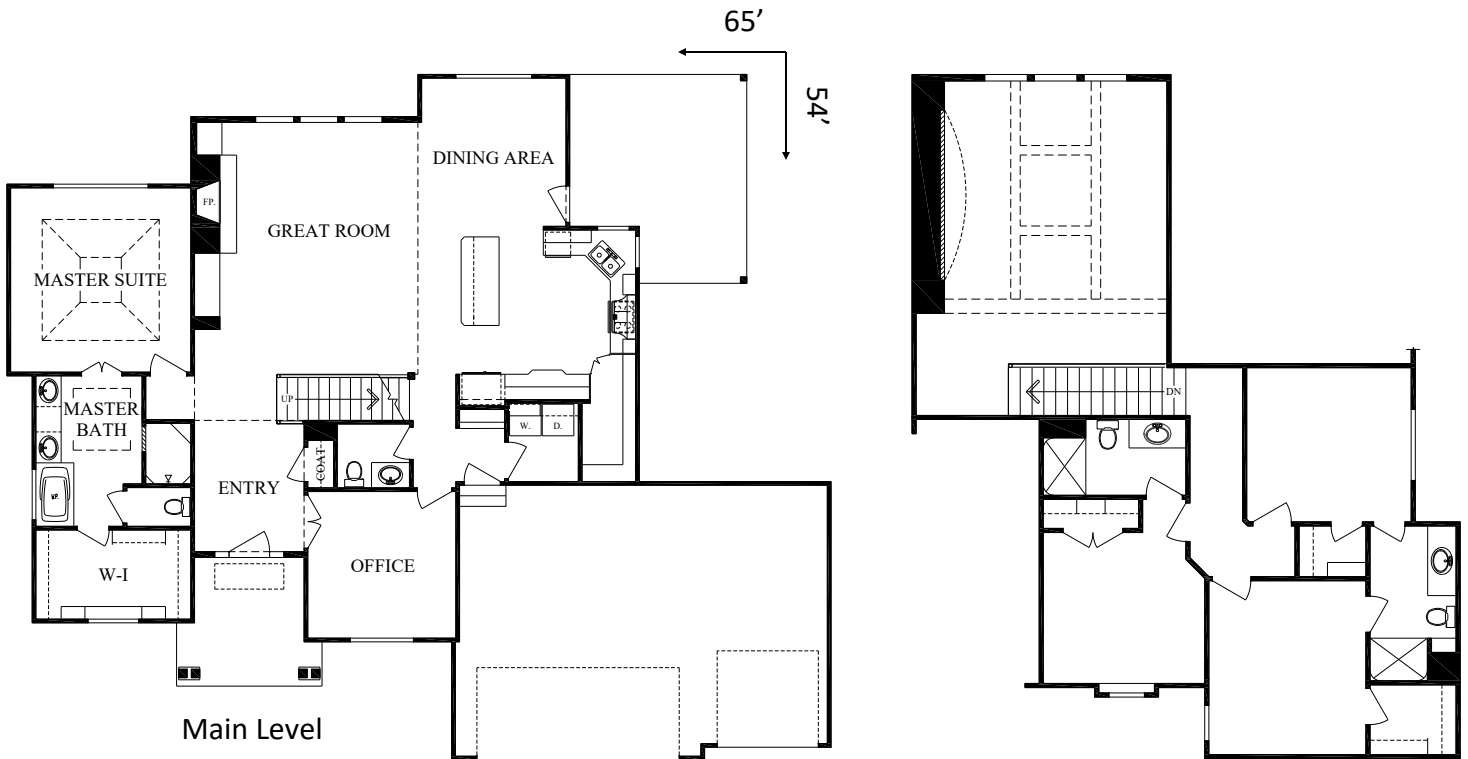

The Monterey

Pfeifer Homes
INCORPORATED

2,450 SqFt | 4 Bed | 3 1/2 Bath | 1 1/2 Story

MAIN LEVEL: 1756 SQ. FT.
SECOND LEVEL: 694 SQ. FT.
TOTAL: 2450 SQ. FT.

Copy Right December, 2014

www.PfeiferHomes.com

Justin@pfeiferhomes.com and Troy@pfeiferhomes.com | 816-524-5245 office