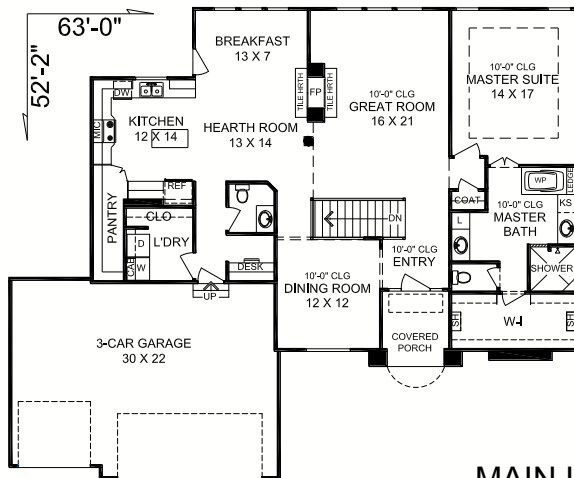

The Calypso

Pfeifer Homes
INCORPORATED

2,705 SqFt | 3 Bed | 3.5 Bath | Reverse 1 1/2

MAIN LEVEL: 1800 SQ. FT.
LOWER LEVEL: 905 SQ. FT.
TOTAL: 2705 SQ. FT.

www.PfeiferHomes.com

Justin@pfeiferhomes.com and Troy@pfeiferhomes.com | 816-524-5245 office