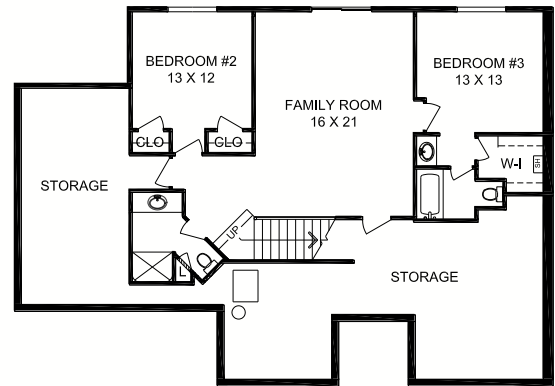

The Calypso

Pfeifer Homes
INCORPORATED

2,705 SqFt | 3 Bed | 3.5 Bath | Reverse 1 1/2

MAIN LEVEL: 1800 SQ. FT.
LOWER LEVEL: 905 SQ. FT.
TOTAL: 2705 SQ. FT.

www.PfeiferHomes.com

Justin@pfeiferhomes.com and Troy@pfeiferhomes.com | 816-524-5245 office