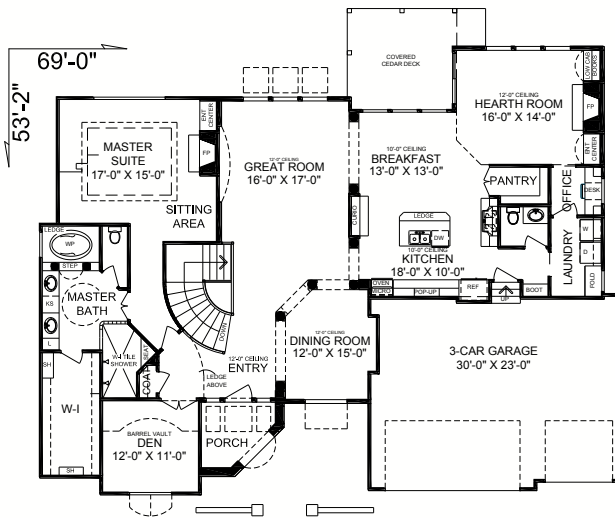

# The Meridian

Pfeifer Homes  
INCORPORATED

3,730 SqFt | 3 Bed | 3.5 Bath | Reverse 1 1/2

OPTIONAL BEDROOM:  
ADD 93 SQ. FT.

MAIN LEVEL: 2375 SQ. FT.  
LOWER LEVEL: 1355 SQ. FT.  
TOTAL: 3730 SQ. FT.

[www.PfeiferHomes.com](http://www.PfeiferHomes.com)