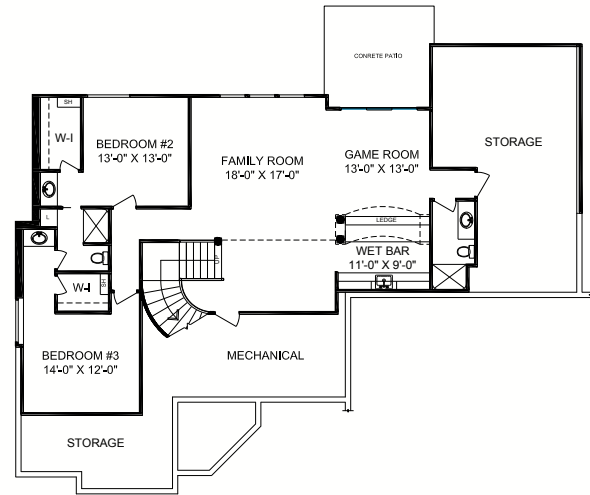

# The Meridian

Pfeifer Homes  
INCORPORATED

3,730 SqFt | 3 Bed | 3.5 Bath | Reverse 1 1/2

OPTIONAL BEDROOM:  
ADD 93 SQ. FT.

MAIN LEVEL: 2375 SQ. FT.  
LOWER LEVEL: 1355 SQ. FT.  
TOTAL: 3730 SQ. FT.

[www.PfeiferHomes.com](http://www.PfeiferHomes.com)