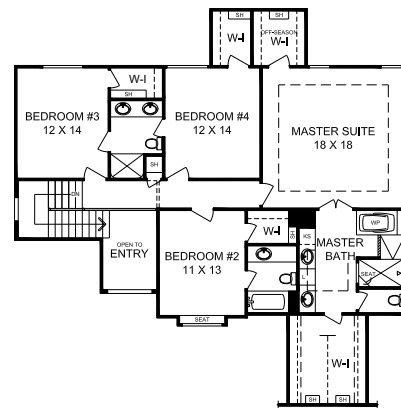

The Forrester 2824

Pfeifer Homes
INCORPORATED

2,824 SqFt | 4 Bed | 3 1/2 Bath | 2 Story

MAIN LEVEL: 1398 SQ. FT.
SECOND LEVEL: 1426 SQ. FT.
TOTAL: 2824 SQ. FT.

www.PfeiferHomes.com

Justin@pfeiferhomes.com and Troy@pfeiferhomes.com | 816-524-5245 office