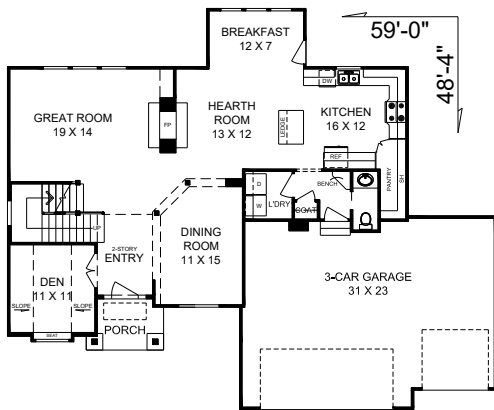

The Forrester 2824

Pfeifer Homes
INCORPORATED

2,824 SqFt | 4 Bed | 3 1/2 Bath | 2 Story

MAIN LEVEL: 1398 SQ. FT.
SECOND LEVEL: 1426 SQ. FT.
TOTAL: 2824 SQ. FT.

www.PfeiferHomes.com

Justin@pfeiferhomes.com and Troy@pfeiferhomes.com | 816-524-5245 office