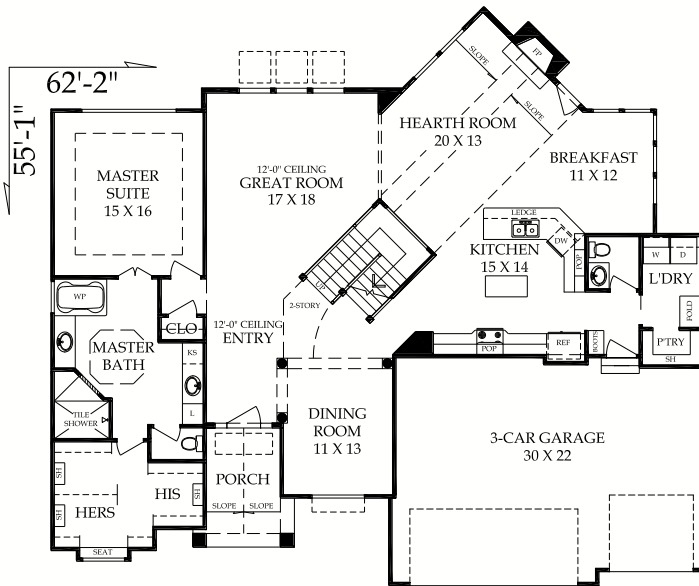

# The Carolina

Pfeifer Homes  
INCORPORATED

2,914 SqFt | 4 Bed | 3.5 Bath | 1 1/2 Story

MAIN LEVEL: 2048 SQ. FT.  
SECOND LEVEL: 866 SQ. FT.  
TOTAL: 2914 SQ. FT.

MAIN LEVEL

SECOND LEVEL

[www.PfeiferHomes.com](http://www.PfeiferHomes.com)