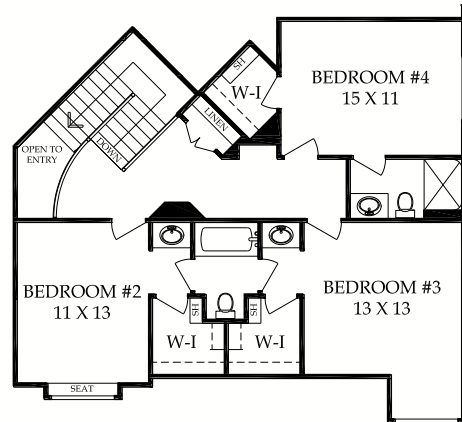

# The Carolina

Pfeifer Homes  
INCORPORATED

2,914 SqFt | 4 Bed | 3.5 Bath | 1 1/2 Story

MAIN LEVEL: 2048 SQ. FT.  
SECOND LEVEL: 866 SQ. FT.  
TOTAL: 2914 SQ. FT.

MAIN LEVEL

SECOND LEVEL

[www.PfeiferHomes.com](http://www.PfeiferHomes.com)