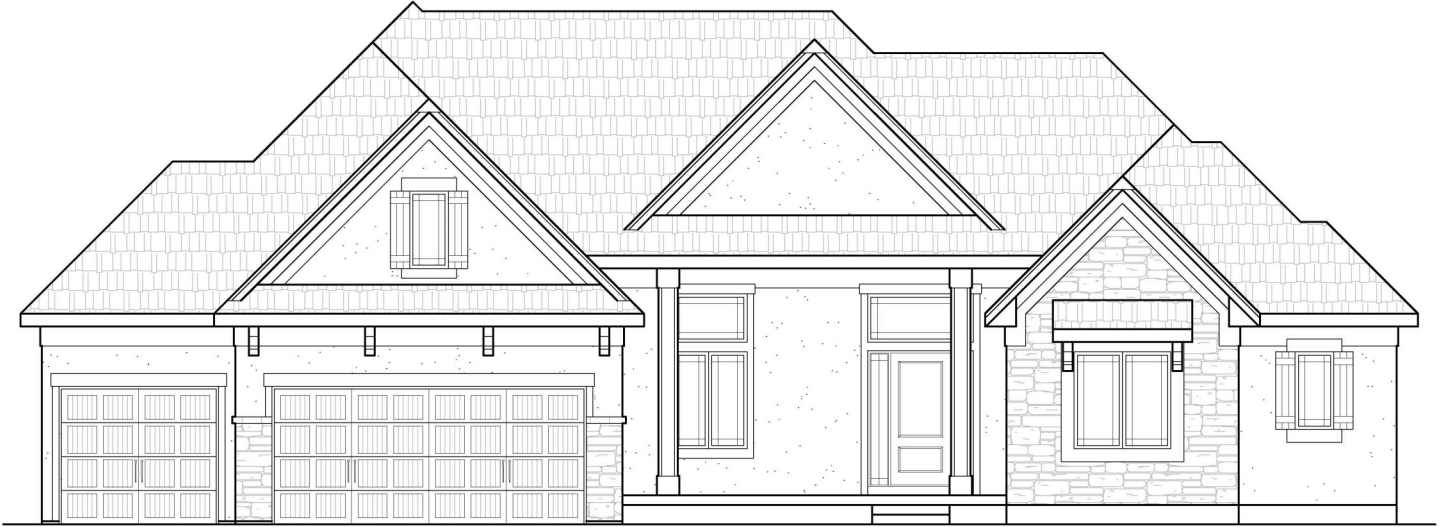

# The Riviera

Pfeifer Homes  
INCORPORATED

3,478 SqFt | 5 Bed | 4 Bath | Reverse 1 1/2

Main Level

Lower Level

Main Level: 1,940 SqFt

Lower Level: 1,538 SqFt

Total: 3,478 SqFt