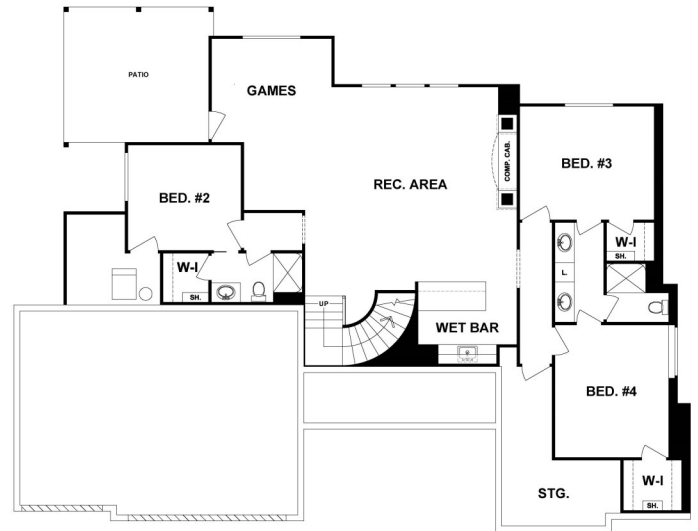

# The Riviera

Pfeifer Homes  
INCORPORATED

3,478 SqFt | 5 Bed | 4 Bath | Reverse 1 1/2

Main Level

Lower Level

Main Level: 1,940 SqFt

Lower Level: 1,538 SqFt

Total: 3,478 SqFt