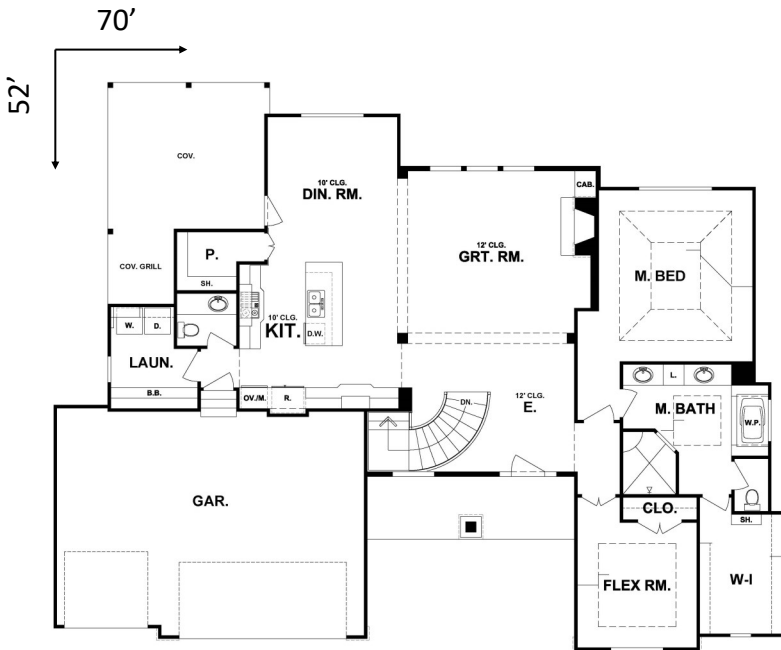

# The Riviera

Pfeifer Homes  
INCORPORATED

3,478 SqFt | 5 Bed | 4 Bath | Reverse 1 1/2

Main Level

Lower Level

Main Level: 1,940 SqFt

Lower Level: 1,538 SqFt

Total: 3,478 SqFt