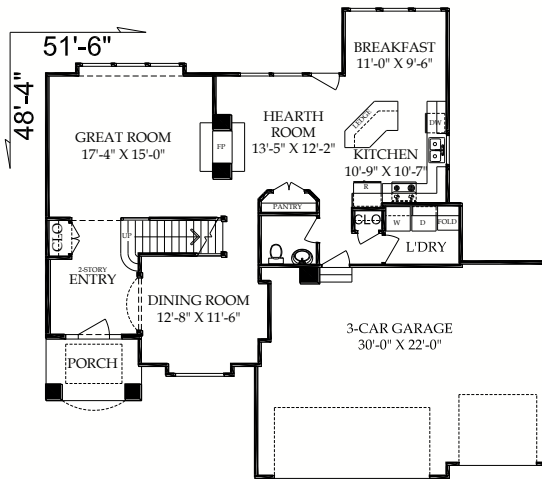

The Regency

Pfeifer Homes
INCORPORATED

2,389 SqFt | 4 Bed | 3.5 Bath | 2 Story

MAIN LEVEL: 1188 SQ. FT.
SECOND LEVEL: 1201 SQ. FT.
TOTAL: 2389 SQ. FT.

www.PfeiferHomes.com

Justin@pfeiferhomes.com and Troy@pfeiferhomes.com | 816-524-5245 office