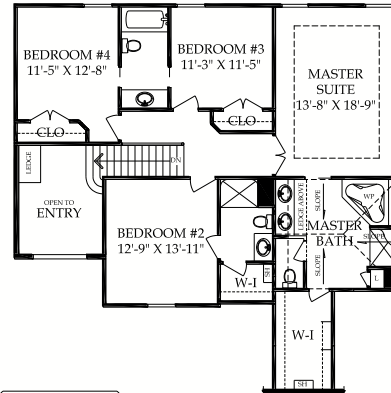

The Regency

Pfeifer Homes
INCORPORATED

2,389 SqFt | 4 Bed | 3.5 Bath | 2 Story

MAIN LEVEL: 1188 SQ. FT.
SECOND LEVEL: 1201 SQ. FT.
TOTAL: 2389 SQ. FT.

www.PfeiferHomes.com

Justin@pfeiferhomes.com and Troy@pfeiferhomes.com | 816-524-5245 office