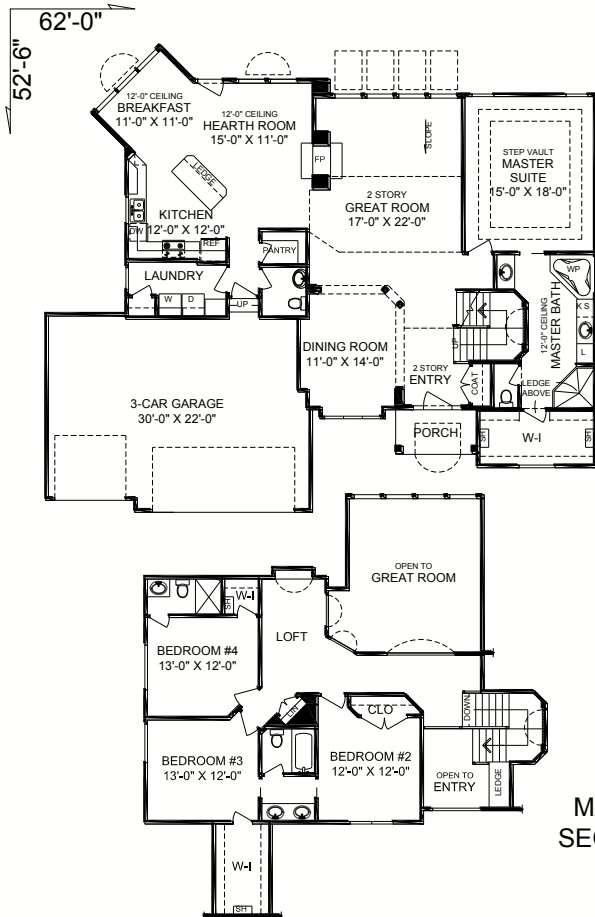

# The Oakleigh

Pfeifer Homes  
INCORPORATED

2,818 SqFt | 4 Bed | 3.5 Bath | 1 1/2 Story

MAIN LEVEL: 1920 SQ. FT.  
SECOND LEVEL: 898 SQ. FT.  
TOTAL: 2818 SQ. FT.

[www.PfeiferHomes.com](http://www.PfeiferHomes.com)