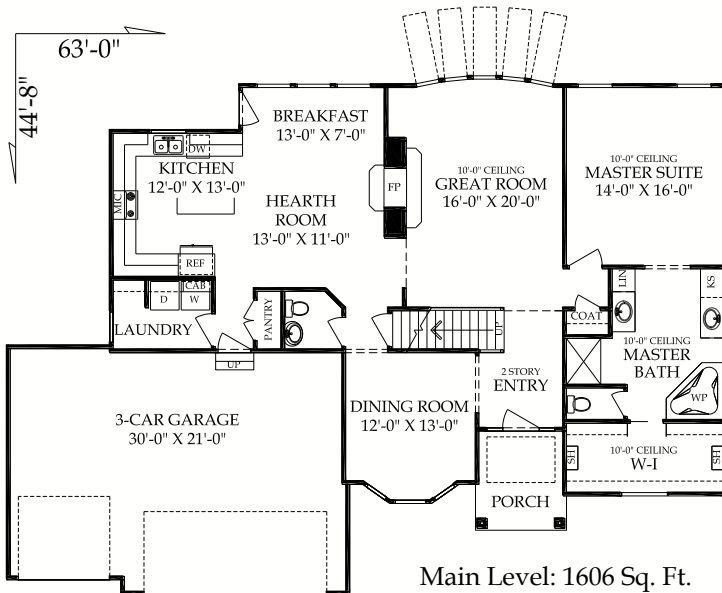

# The Bentley

Pfeifer Homes  
INCORPORATED

2,422 SqFt | 4 Bed | 3.5 Bath | 1 1/2 Story

Total Living Area: 2422 Sq. Ft.