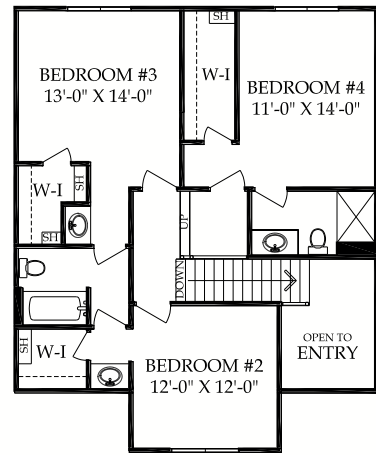

# The Bentley

Pfeifer Homes  
INCORPORATED

2,422 SqFt | 4 Bed | 3.5 Bath | 1 1/2 Story

Total Living Area: 2422 Sq. Ft.