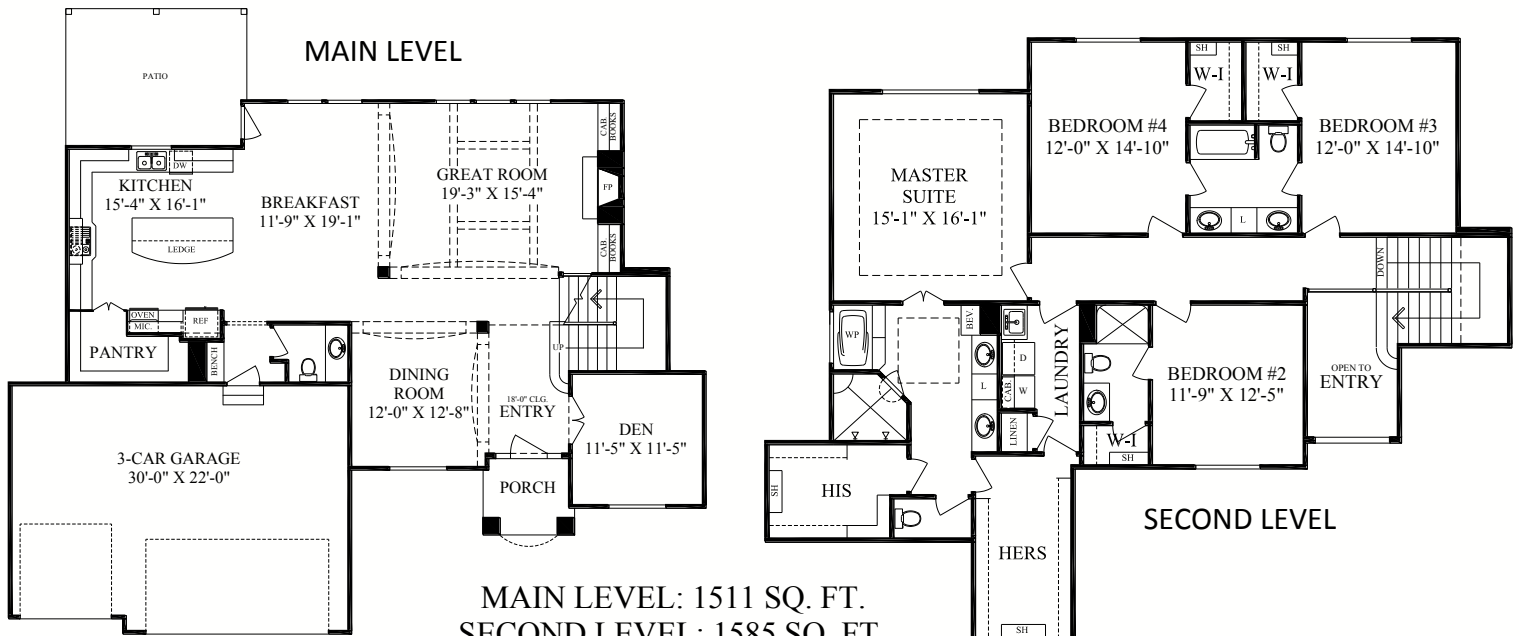

The Mariah

Pfeifer Homes
INCORPORATED

3,096 SqFt | 4 Bed | 3.5 Bath | 2 Story

MAIN LEVEL: 1511 SQ. FT.
SECOND LEVEL: 1585 SQ. FT.
TOTAL: 3096 SQ. FT.

Copy Right September 24, 2012

www.PfeiferHomes.com

Justin@pfeiferhomes.com and Troy@pfeiferhomes.com | 816-524-5245 office