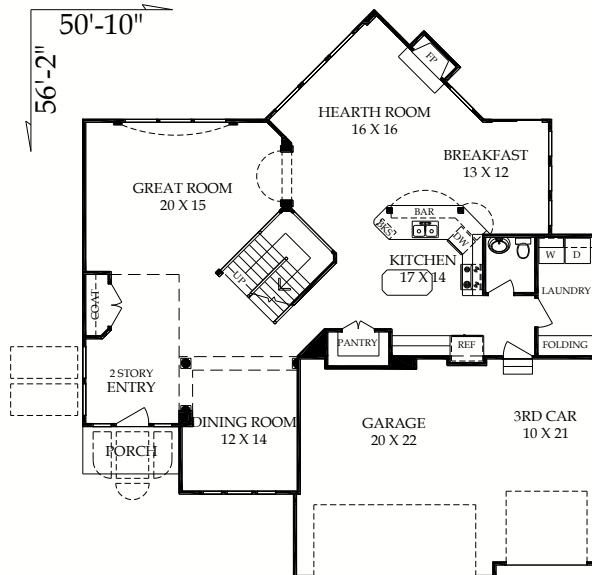

The Oakshire

Pfeifer Homes
INCORPORATED

3,200 SqFt | 4 Bed | 3.5 Bath | 2 Story

MAIN LEVEL: 1512 SQ. FT.
SECOND LEVEL: 1688 SQ. FT.
TOTAL: 3200 SQ. FT.

www.PfeiferHomes.com

Justin@pfeiferhomes.com and Troy@pfeiferhomes.com | 816-524-5245 office