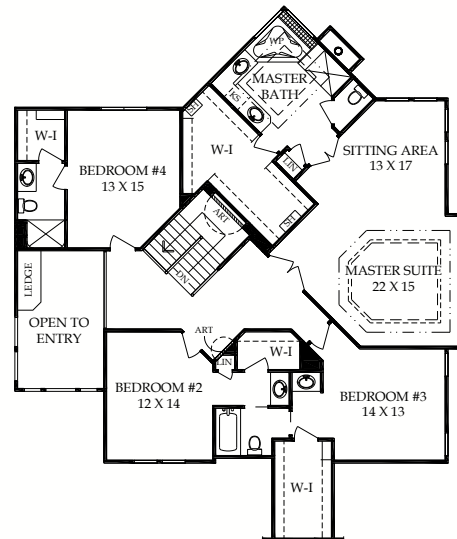

The Oakshire

Pfeifer Homes
INCORPORATED

3,200 SqFt | 4 Bed | 3.5 Bath | 2 Story

MAIN LEVEL: 1512 SQ. FT.
SECOND LEVEL: 1688 SQ. FT.
TOTAL: 3200 SQ. FT.

www.PfeiferHomes.com

Justin@pfeiferhomes.com and Troy@pfeiferhomes.com | 816-524-5245 office