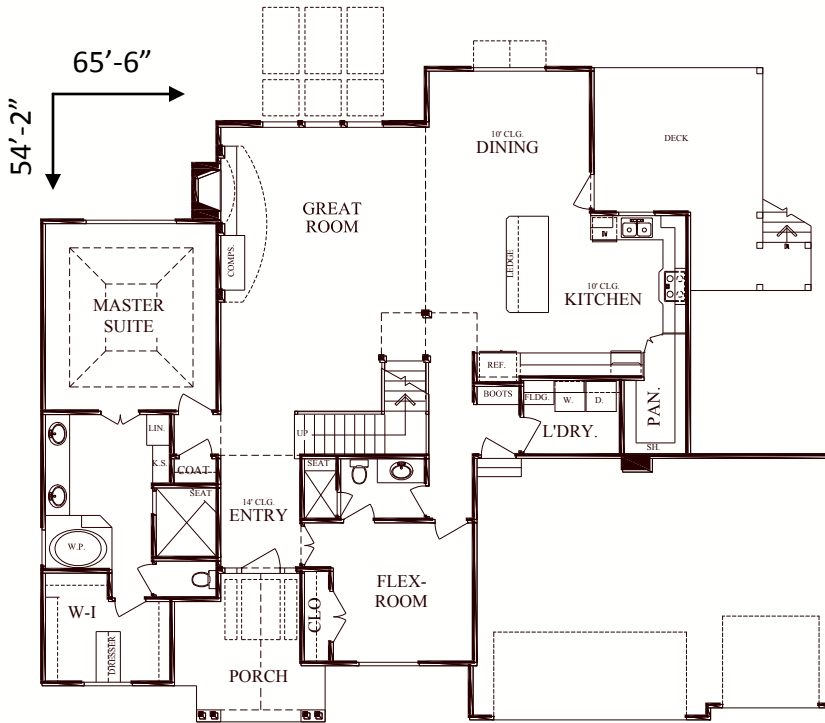

# The Oasis

Pfeifer Homes  
INCORPORATED

2,808 SqFt | 4 Bed | 3 Bath | 1 1/2 Story

MAIN LEVEL: 1990 SQ. FT.  
SECOND LEVEL: 861 SQ. FT.  
TOTAL: 2851 SQ. FT.

MAIN LEVEL

SECOND LEVEL

Copy Right August 20, 2012