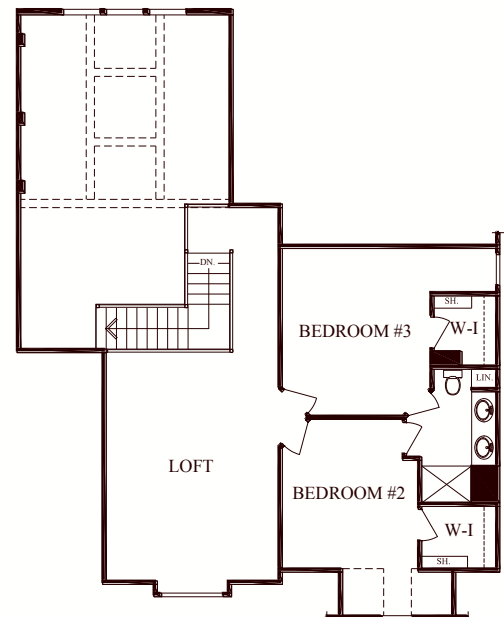

# The Oasis

Pfeifer Homes  
INCORPORATED

2,808 SqFt | 4 Bed | 3 Bath | 1 1/2 Story

MAIN LEVEL: 1990 SQ. FT.  
SECOND LEVEL: 861 SQ. FT.  
TOTAL: 2851 SQ. FT.

MAIN LEVEL

SECOND LEVEL

Copy Right August 20, 2012