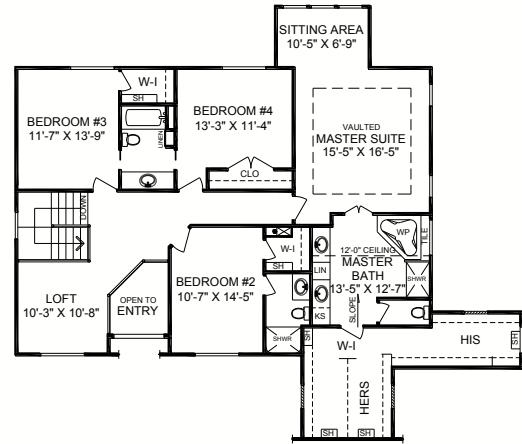

The Forrester II

Pfeifer Homes
INCORPORATED

3,119 SqFt | 4 Bed | 3.5 Bath | 2 Story

MAIN LEVEL: 1420 SQ. FT.
SECOND LEVEL: 1699 SQ. FT.
TOTAL: 3119 SQ. FT.

www.PfeiferHomes.com

Justin@pfeiferhomes.com and Troy@pfeiferhomes.com | 816-524-5245 office