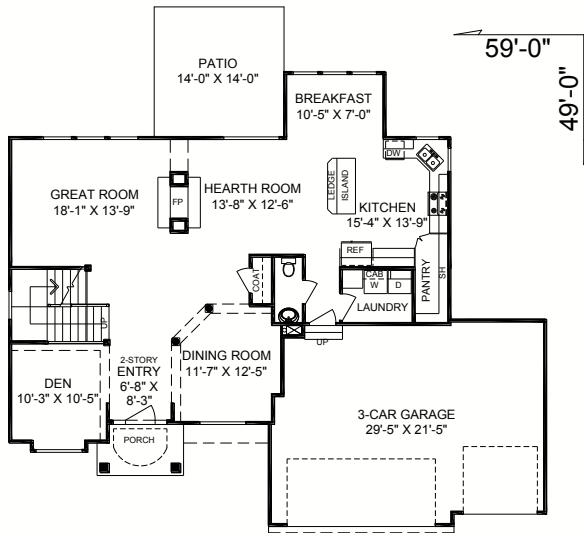

The Forrester II

Pfeifer Homes
INCORPORATED

3,119 SqFt | 4 Bed | 3.5 Bath | 2 Story

MAIN LEVEL: 1420 SQ. FT.
SECOND LEVEL: 1699 SQ. FT.
TOTAL: 3119 SQ. FT.

www.PfeiferHomes.com

Justin@pfeiferhomes.com and Troy@pfeiferhomes.com | 816-524-5245 office