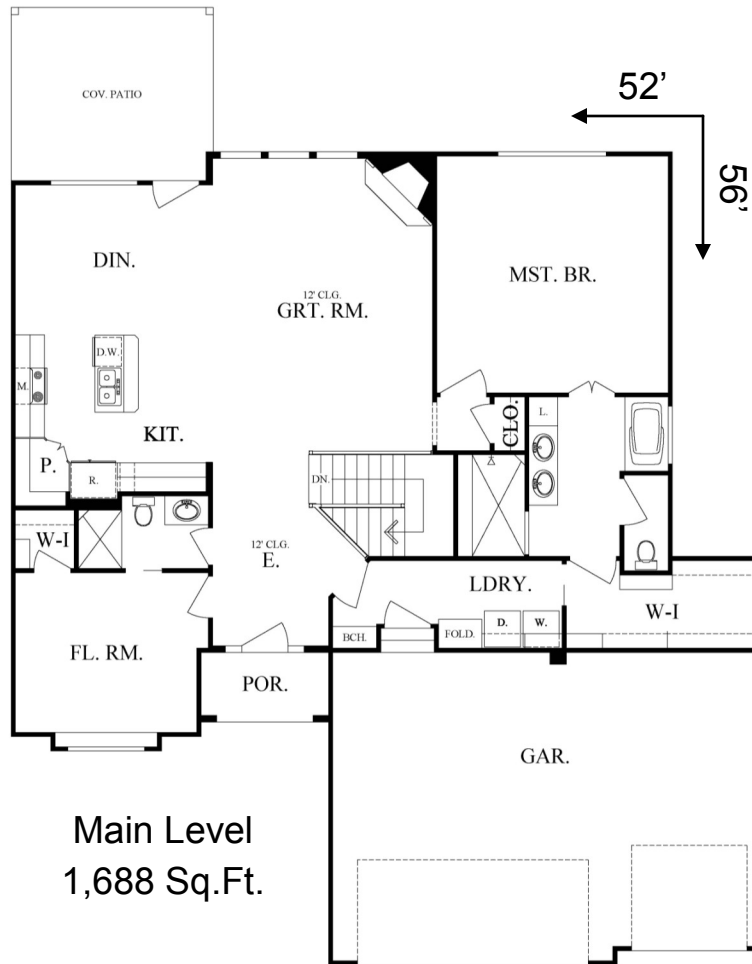

The Regal

Pfeifer Homes
INCORPORATED

1,688 SqFt | 2 Bed | 2 Bath | Ranch

Main Level
1,688 Sq.Ft.

Copy Right December, 2014

www.PfeiferHomes.com

Justin@pfeiferhomes.com and Troy@pfeiferhomes.com | 816-524-5245 office